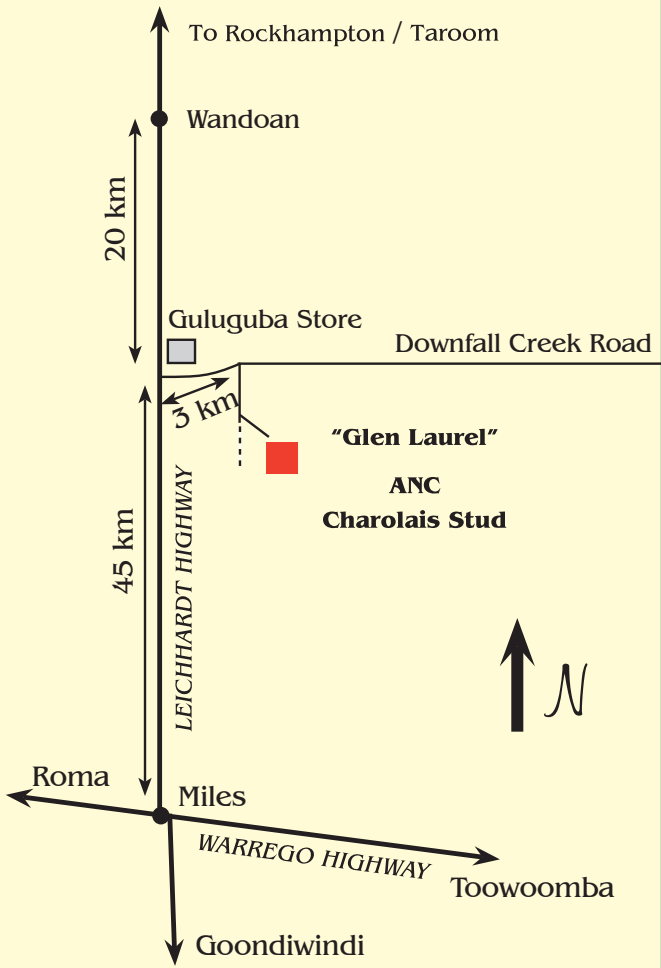

Sale Location Map: Glen Laurel is 45km North of Miles, 20km south of Wandoan.
Take Downfall Creek Rd just south of the Guluguba Store for 3km – property on the right

AIRSTRIP

Miles (all weather) or Wandoan – contact Agents.

Accommodation

WANDOAN:

- Bushlander Motel – Phone: 4627 5500
- Central Motel – Phone 4627 5222

MILES:

- Miles Outback Motel – Phone: 4627 2100
- Swagsman Inn – Phone: 4627 2663
- Golden West Motor Inn – Ph: 4627 1688

TAROOM:

- Cattle Camp Motel – Phone: 4627 3412