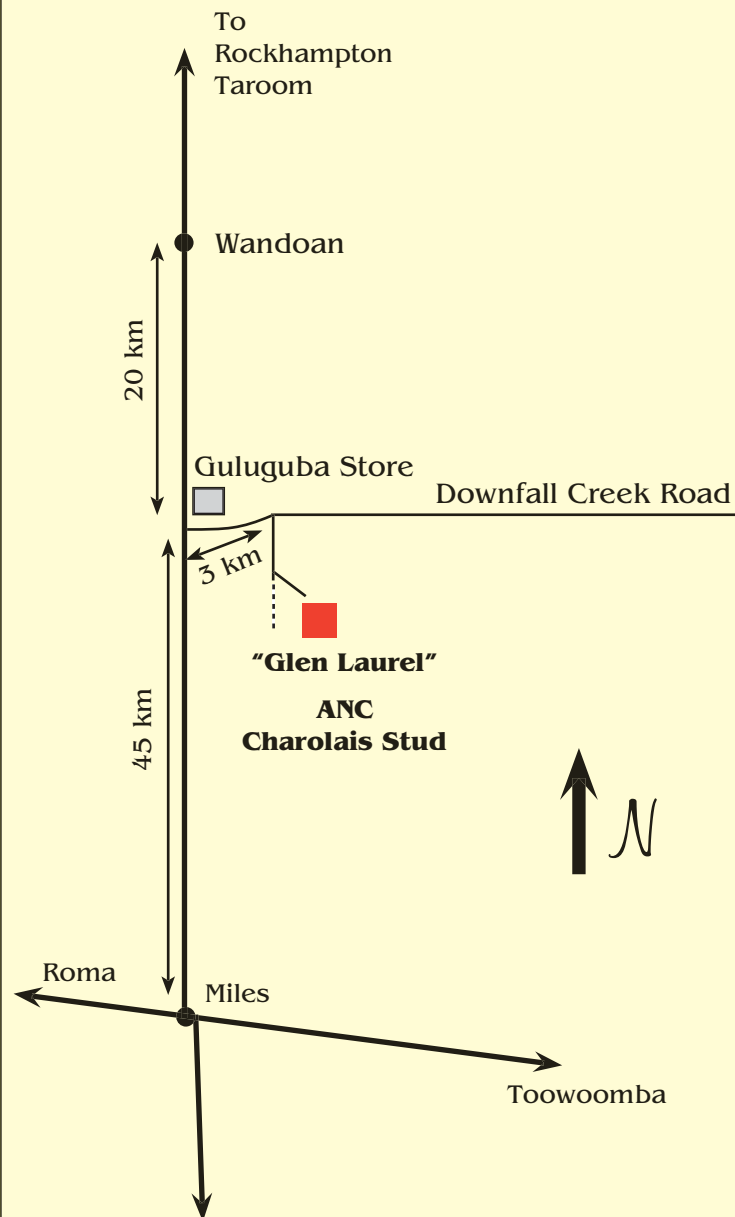

Accommodation

WANDOAN:

- **Bushland Motel**
  Phone: 4627 5500
- **Wandoan Accommodation Park**
  Phone 4627 5000
- **Juandah Hotel Motel**
  Phone: 4627 4155

MILES:

- **Miles Outback Motel**
  Phone: 1800 065 248
  Phone: 4627 2100
- **Golden West Motor Inn**
  Phone: 4627 1688

TAROOM:

- **Cattle Camp Motel**
  Phone: 4627 3412

Airstrip

Wandoan Airstrip

Position: 1km north of Wandoan Township

Co-ordinants: S26 degrees 06 mins 54 secs
E149 degrees 57 mins 11.7 secs

Strip Direction: 050 degrees/230

Strip Length: Approx 600 metres

Surface: Grass: Slopes uphill towards the west, approximately 2 degrees.
Not all weather.

Alternative: Taroom/Wandoan Aerodrome located approximately 35 kilometres north of Wandoan. Full details are available in ERSA – all weather/ lighting, NDB & VOR.

Sale Location Map:

Glen Laurel is 45km North of Miles,
20km south of Wandoan

Take Downfall Creek Rd just south of the
Guluguba Store for 3km
Property on the right